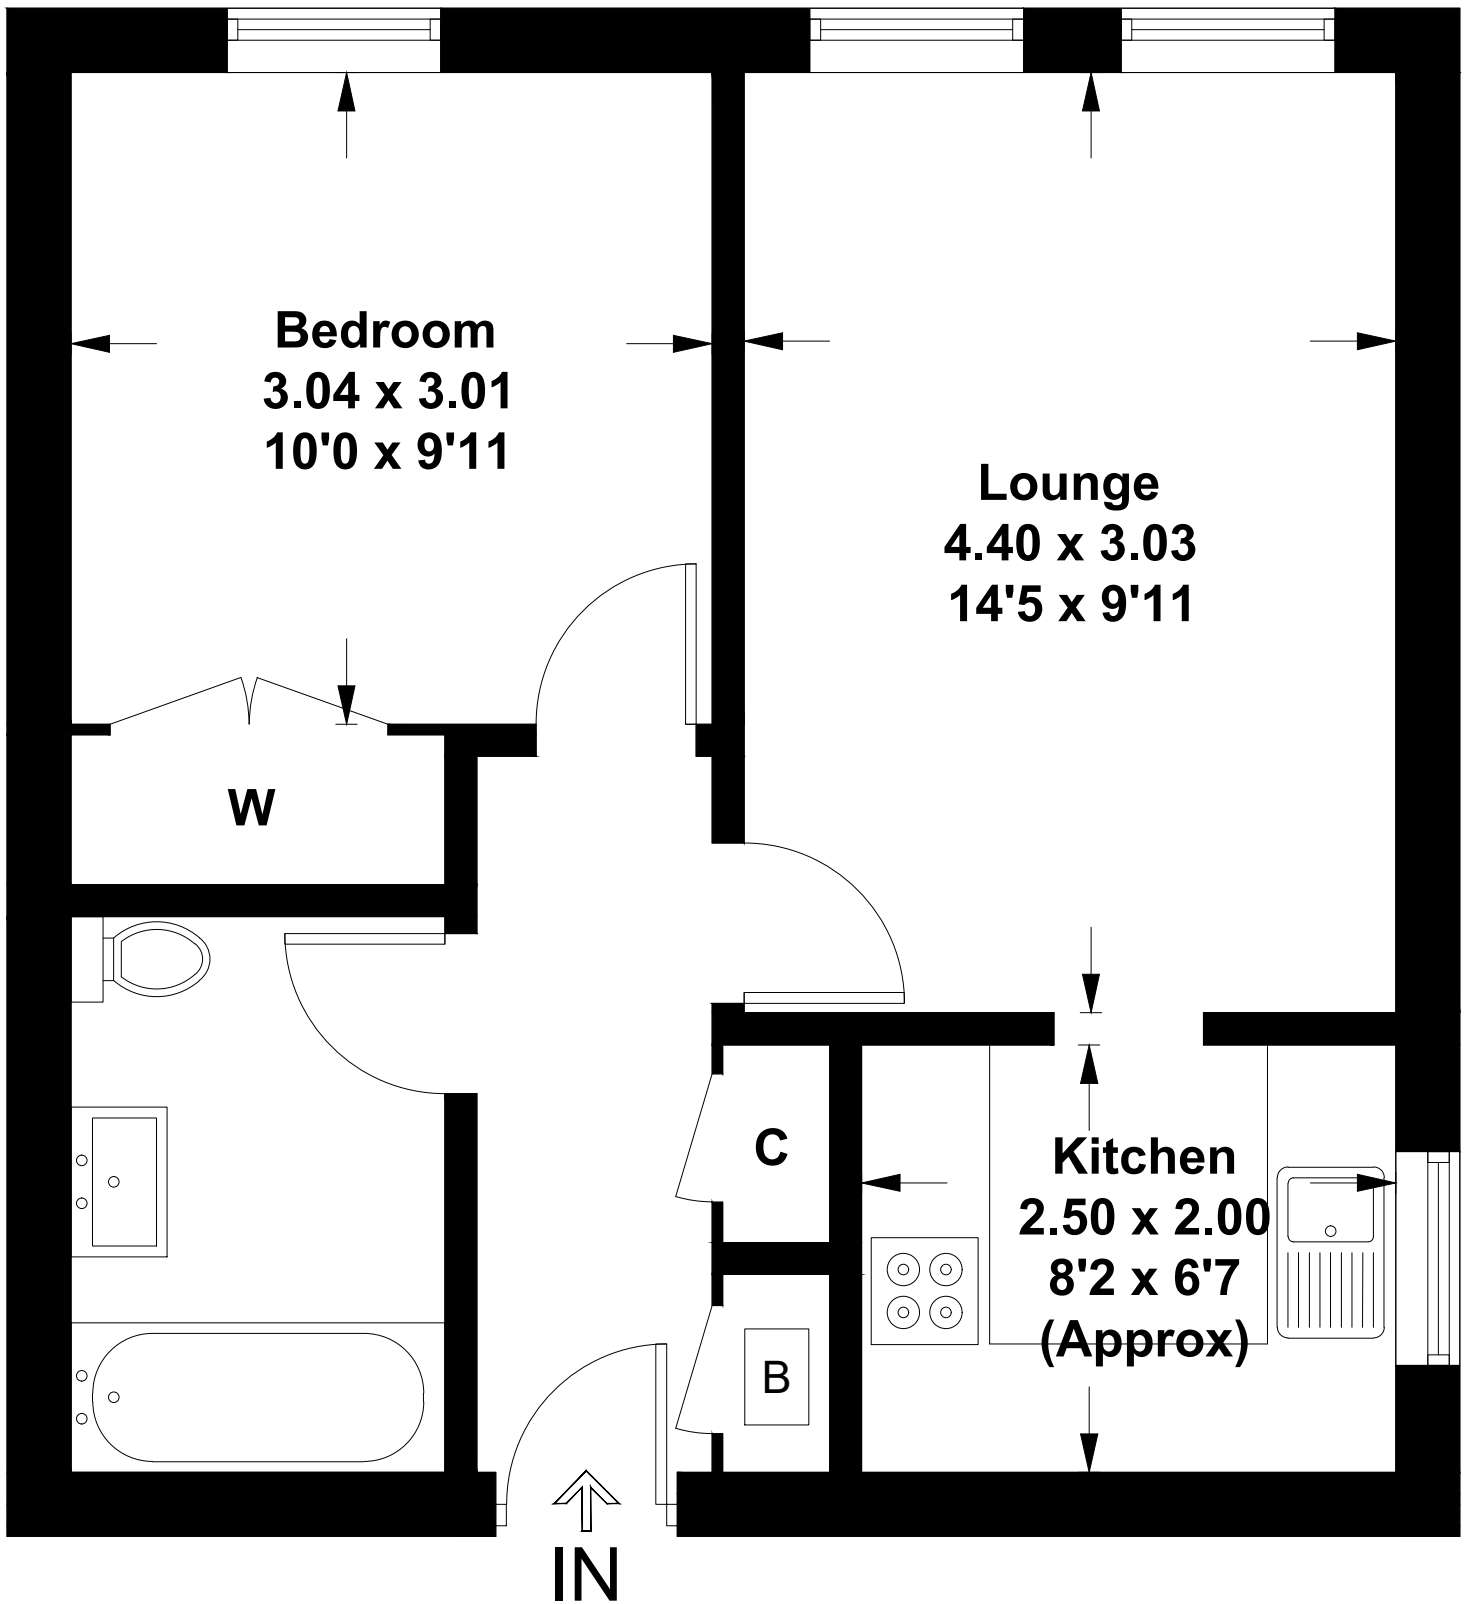

# Edenborough Court

Approximate Gross Internal Area = 40.7 sq m / 438 sq ft

Illustration for identification purposes only, measurements are approximate, not to scale. floorplansUsketch.com © (ID803027)