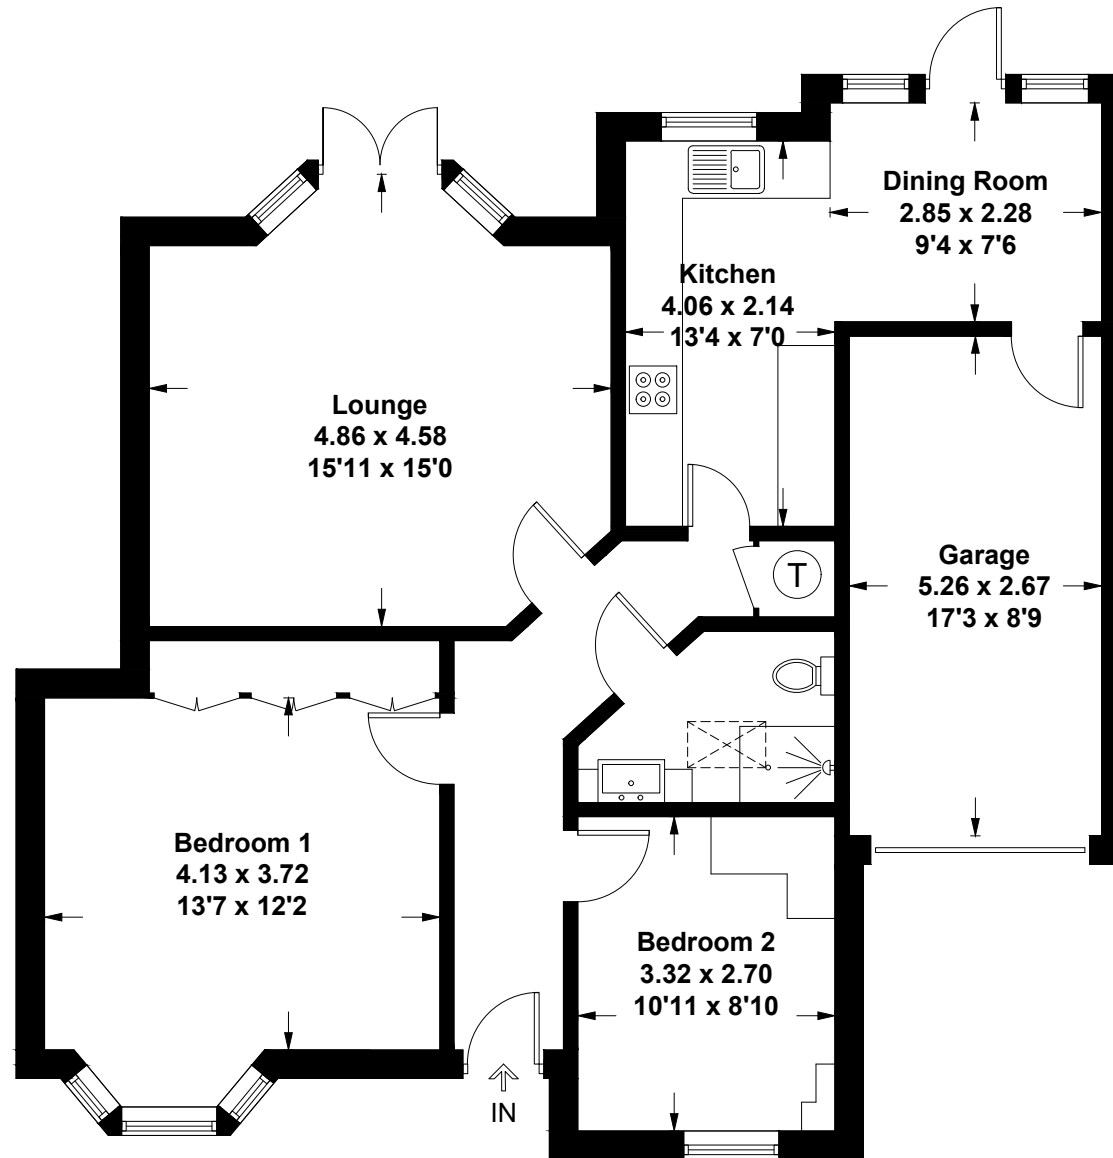

Winchester Road Bassett

Approximate Gross Internal Area = 93.7 sq m / 1008 sq ft
(Including Garage)

Illustration for identification purposes only, measurements are approximate,
not to scale. floorplansUsketch.com © (ID934477)