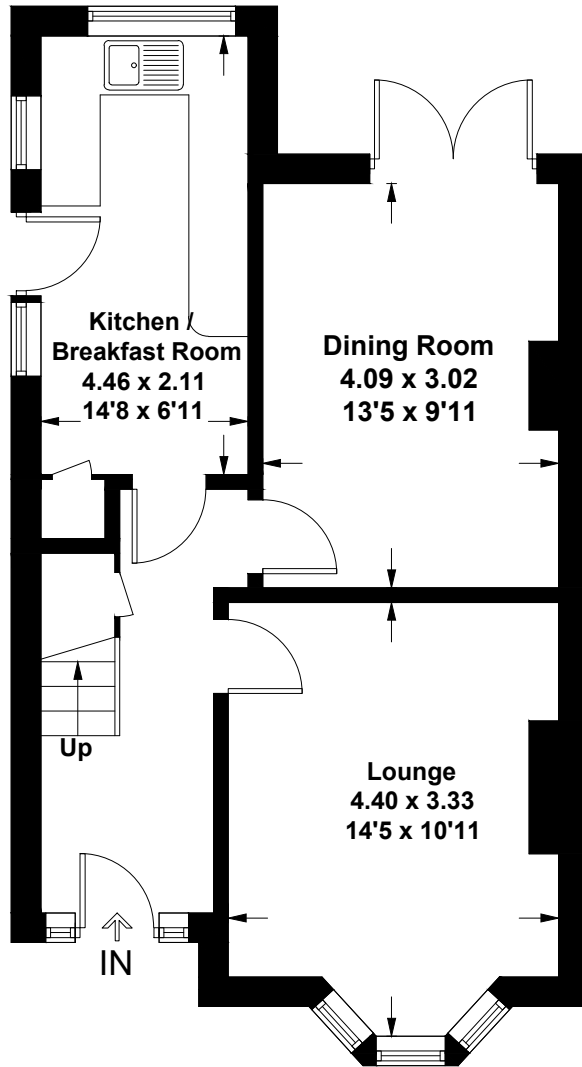

Westbury Road Southampton

Approximate Gross Internal Area = 88.4 sq m / 951 sq ft

Ground Floor

First Floor

Illustration for identification purposes only, measurements are approximate, not to scale. floorplansUsketch.com © (ID1106784)