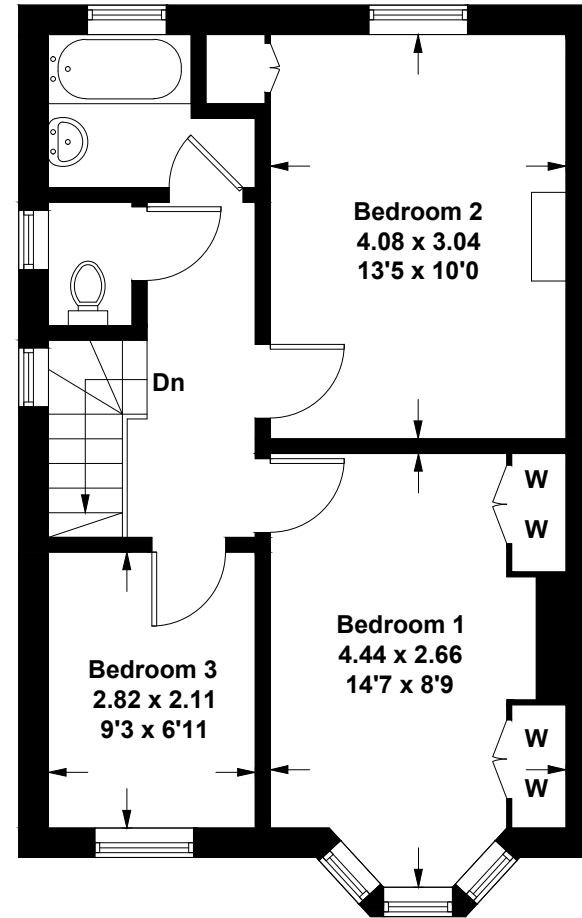

Westbury Road Southampton

Approximate Gross Internal Area = 88.4 sq m / 951 sq ft

Ground Floor

First Floor

Illustration for identification purposes only, measurements are approximate, not to scale. floorplansUsketch.com © (ID1106784)